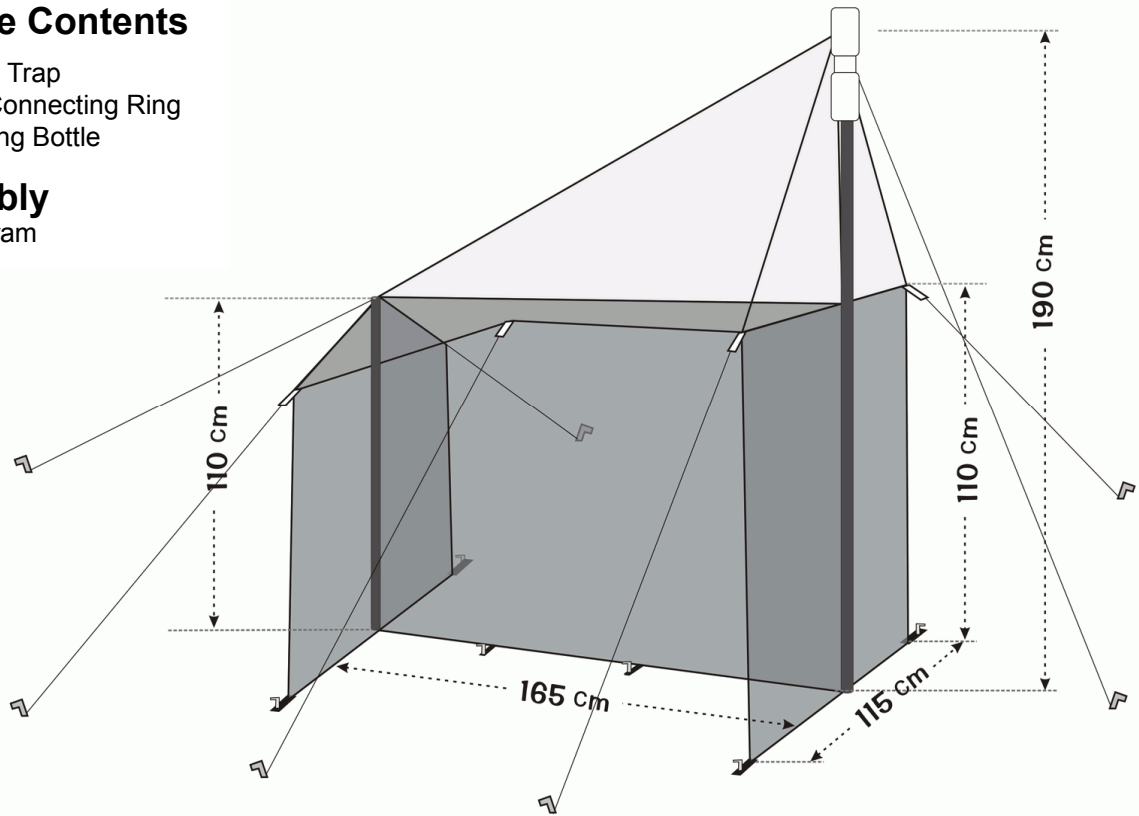

Malaise Trap II (Townes style) (BT0009)

MegaView Science Co., Ltd.

<http://MegaView.com.tw> • <http://BugDorm.com>

Package Contents

- 1 Malaise Trap
- 1 Bottle Connecting Ring
- 1 Collecting Bottle

Assembly

See diagram

Malaise Trap II (Townes style) (BT0009)

MegaView Science Co., Ltd.

<http://MegaView.com.tw> • <http://BugDorm.com>

Package Contents

- 1 Malaise Trap
- 1 Bottle Connecting Ring
- 1 Collecting Bottle