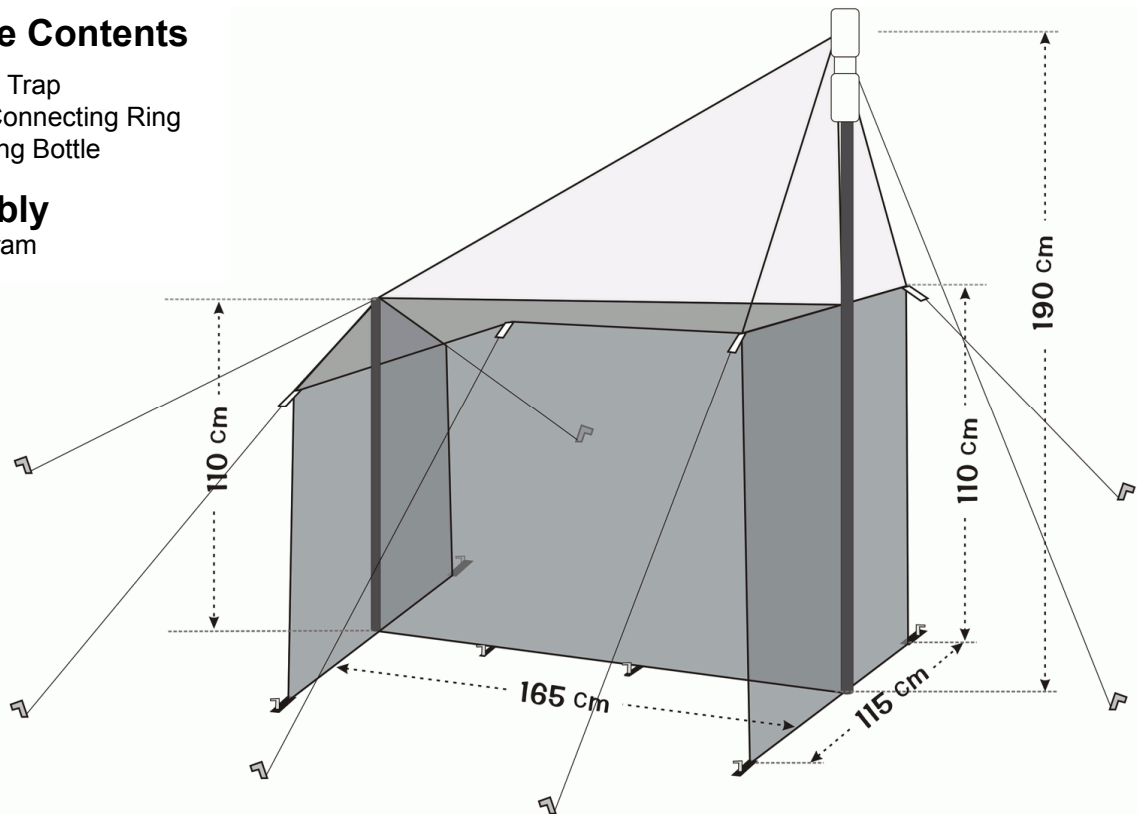

Malaise Trap (Townes style) (DC0009-1)

MegaView Science Co., Ltd.

<http://MegaView.com.tw> • <http://BugDorm.com>

Package Contents

- 1 Malaise Trap
- 1 Bottle Connecting Ring
- 1 Collecting Bottle

Assembly

See diagram

Malaise Trap (Townes style) (DC0009-1)

MegaView Science Co., Ltd.

<http://MegaView.com.tw> • <http://BugDorm.com>

Package Contents

- 1 Malaise Trap
- 1 Bottle Connecting Ring
- 1 Collecting Bottle